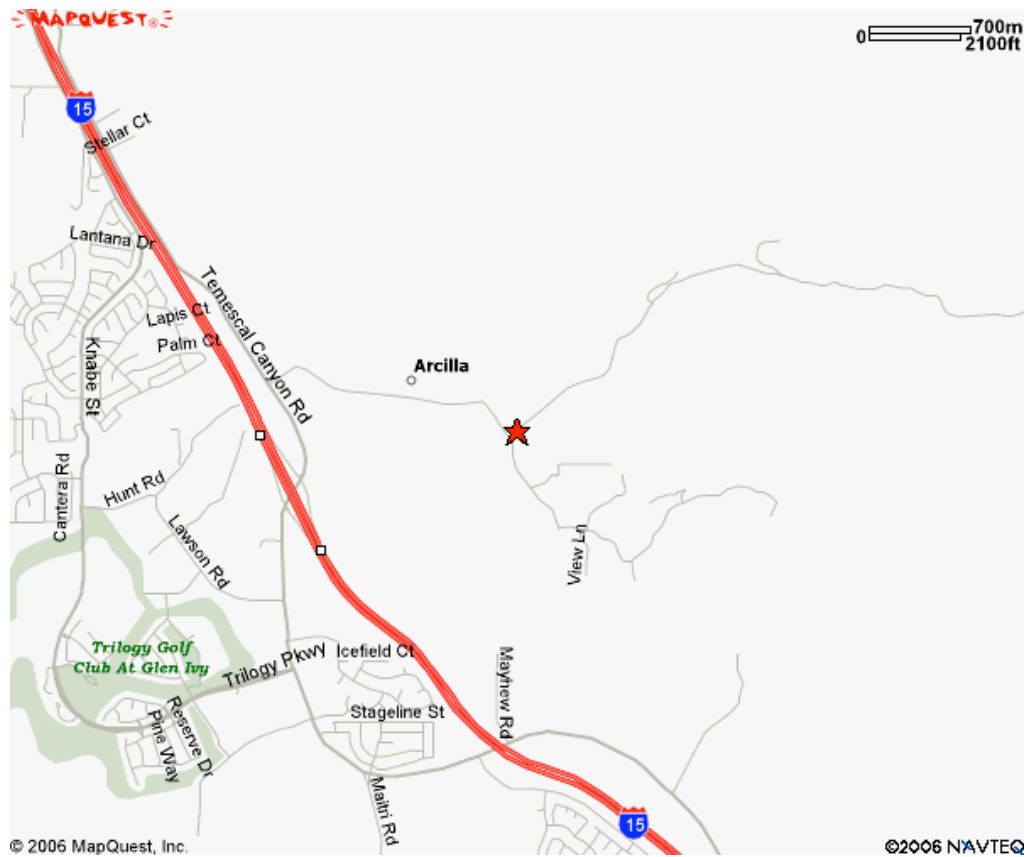

COOLEY EQUIPMENT CORP.

SERVING THE AGGREGATE AND MINING INDUSTRY SINCE 1986

10600 Dawson Canyon Road
Corona, Ca. 92883-5038
www.cooleyequipment.com
1-800-734-7820 Fax 951-277-1227

• Sales • Rentals • Parts • Service • Fabrication

Cooley Equipment is located about 10 minutes south of the 91 freeway and 15 freeway interchange.

- Exit Temescal Canyon from the 15 freeway
- From the South Turn Right onto Temescal Canyon
- From the North Turn Left onto Temescal Canyon
- Turn Right on Dawson Canyon Rd.

Turn Right on Park Canyon Dr.. (Do not cross bridge into County Landfill)

Approximtely 1 mile down on the left side (you will see our sign and warehouse)

Turn Left at our sign and turn Right into our parking lot.